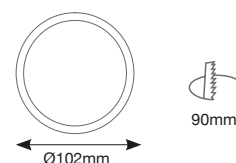

THEA is a circular decorative ceiling recessed spotlight suitable for TRYKA MR16 LED modules. A deep seated light source offering optimum glare control, it is available in various trim finishes to satisfy all designers needs.

The fixture is elegantly designed to meet the challenges of interior design requirements. THEA features a specially designed reflector that is available in various finishes.

Available in IP54 and IP65 version for damp locations.

Please order LED modules and related drivers separately.

Fixed