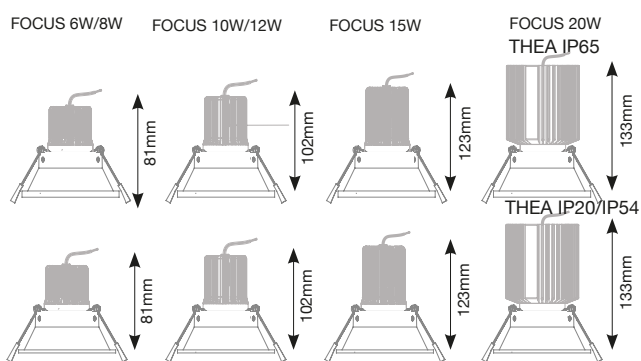

THEA

THEA is a circular decorative ceiling recessed spotlight suitable for TRYKA MR16 LED modules. A deep seated light source offering optimum glare control, it is available in various trim finishes to satisfy all designers needs.

The fixture is elegantly designed to meet the challenges of interior design requirements. THEA features a specially designed reflector that is available in various finishes.

Available in IP54 and IP65 version for damp locations.

Please order LED modules and related drivers separately.

Fixed